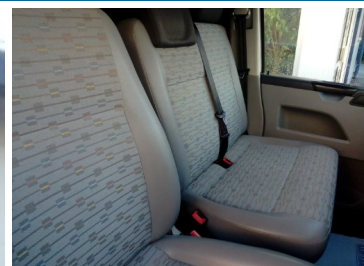

Engine: Diesel
Body: Panel Van
Gearbox: Manual
Capacity: 1968cc
Colour: Grey
Mileage: 74,629
CO²: 198g/km
MPG: 37.7mpg
Top Speed: 98mph
BHP: 101bhp

Ned Potter Ltd
Beech Business Park
Tillington Road
Hereford
Herefordshire, HR4 9QJ

16" STEEL
ELECTRONIC TRANSPONDER
IMMOBILISER
REMOTE CENTRAL/DEAD LOCKING +
2 KEYS
DRIVER AND PASSENGER AIRBAG
ESP
ABS WITH ELECTRONIC BRAKE
DISTRIBUTION
BOARDED CARGO AREA
NO VAT
TWO REMOTE KEYS
REMOTE CENTRAL LOCKING
POWER STEERING

PART EXCHANGED VAN. FULL SERVICE HISTORY, TWO OWNERS, 12 MONTHS MOT, 3 MONTHS STANDARD TRADE WARRANTY, NO VAT!

Call:01432 270200 | www.nedpotter.co.uk